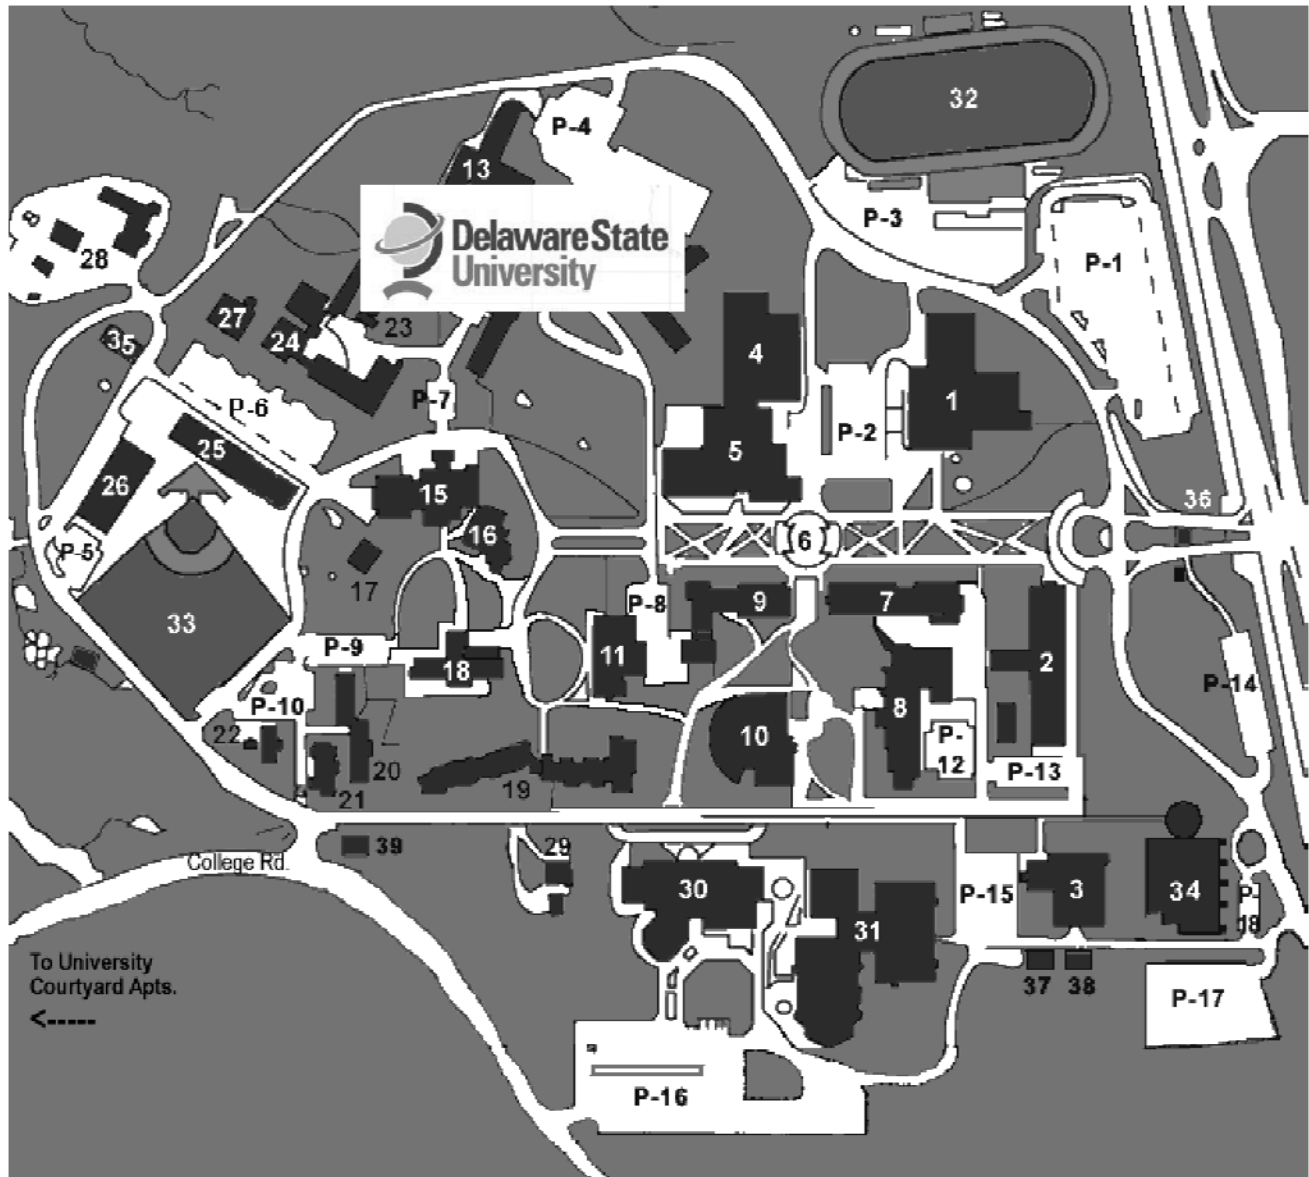

Delaware State University Map

- 1 MLK Student Center (Morning Team Registration 2nd floor)
- 5 Wellness and Rec center and Memorial Hall
- 2 Price
- 7 Science Center (formally the north section)
- 8 Science Center (formally the south section)
- 31 E&H Building
- P3 Next to Practice Field (Rockets)

Public Safety Contact # 302-857-6290